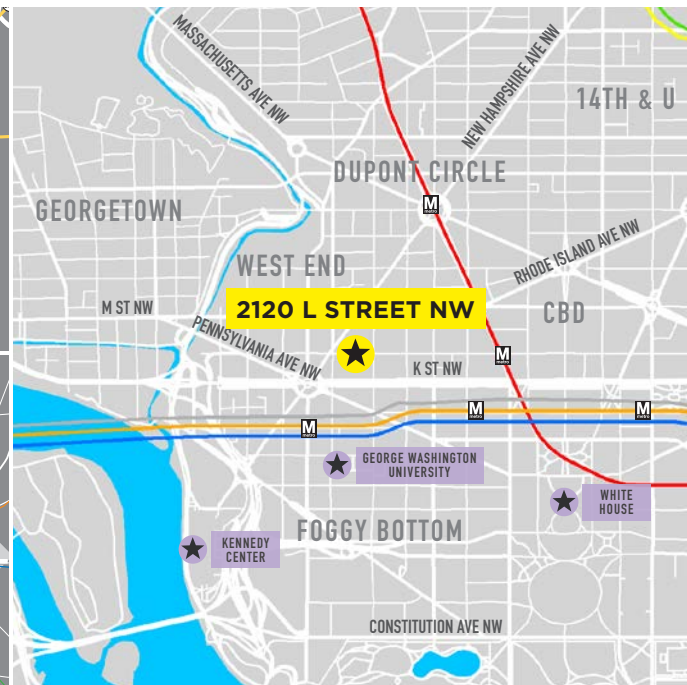

2120 L STREET NW

foggy bottom/west end
 washington, dc

4,544sf
 available

site details

- Large outdoor seating capability
- 1,638 Hotel rooms within 1/4 mile
- Available immediately

demographics

Metro Ridership - Foggy Bottom-GWU

Average Household Income

 .5 mi \$120,100
 1 mi \$135,875

now available: prime retail site at the intersection of foggy bottom, west end & downtown dc

contacts

jared meier
 240.479.7195
 jmeier@streetsense.com

andrew poncher
 202.730.9890
 aponcher@streetsense.com

corridor map

- 1 **The Watergate Hotel**
2650 Virginia Ave NW
- 2 **The Embassy Row Hotel**
2015 Massachusetts Ave NW
- 3 **Avenue Suites Georgetown**
2500 Pennsylvania Ave
- 4 **Rosewood**
1050 31st St NW
- 5 **Hotel Hive**
2224 F St NW
Micro-Hotel
Jim Abdo
83 Rooms
- 6 **2112 Pennsylvania Ave**
Office Use
240,000sf
11-Story
- 7 **Melrose Georgetown Hotel**
2430 Pennsylvania Ave NW
- 8 **The Graham Georgetown**
1075 Thomas Jefferson St NW