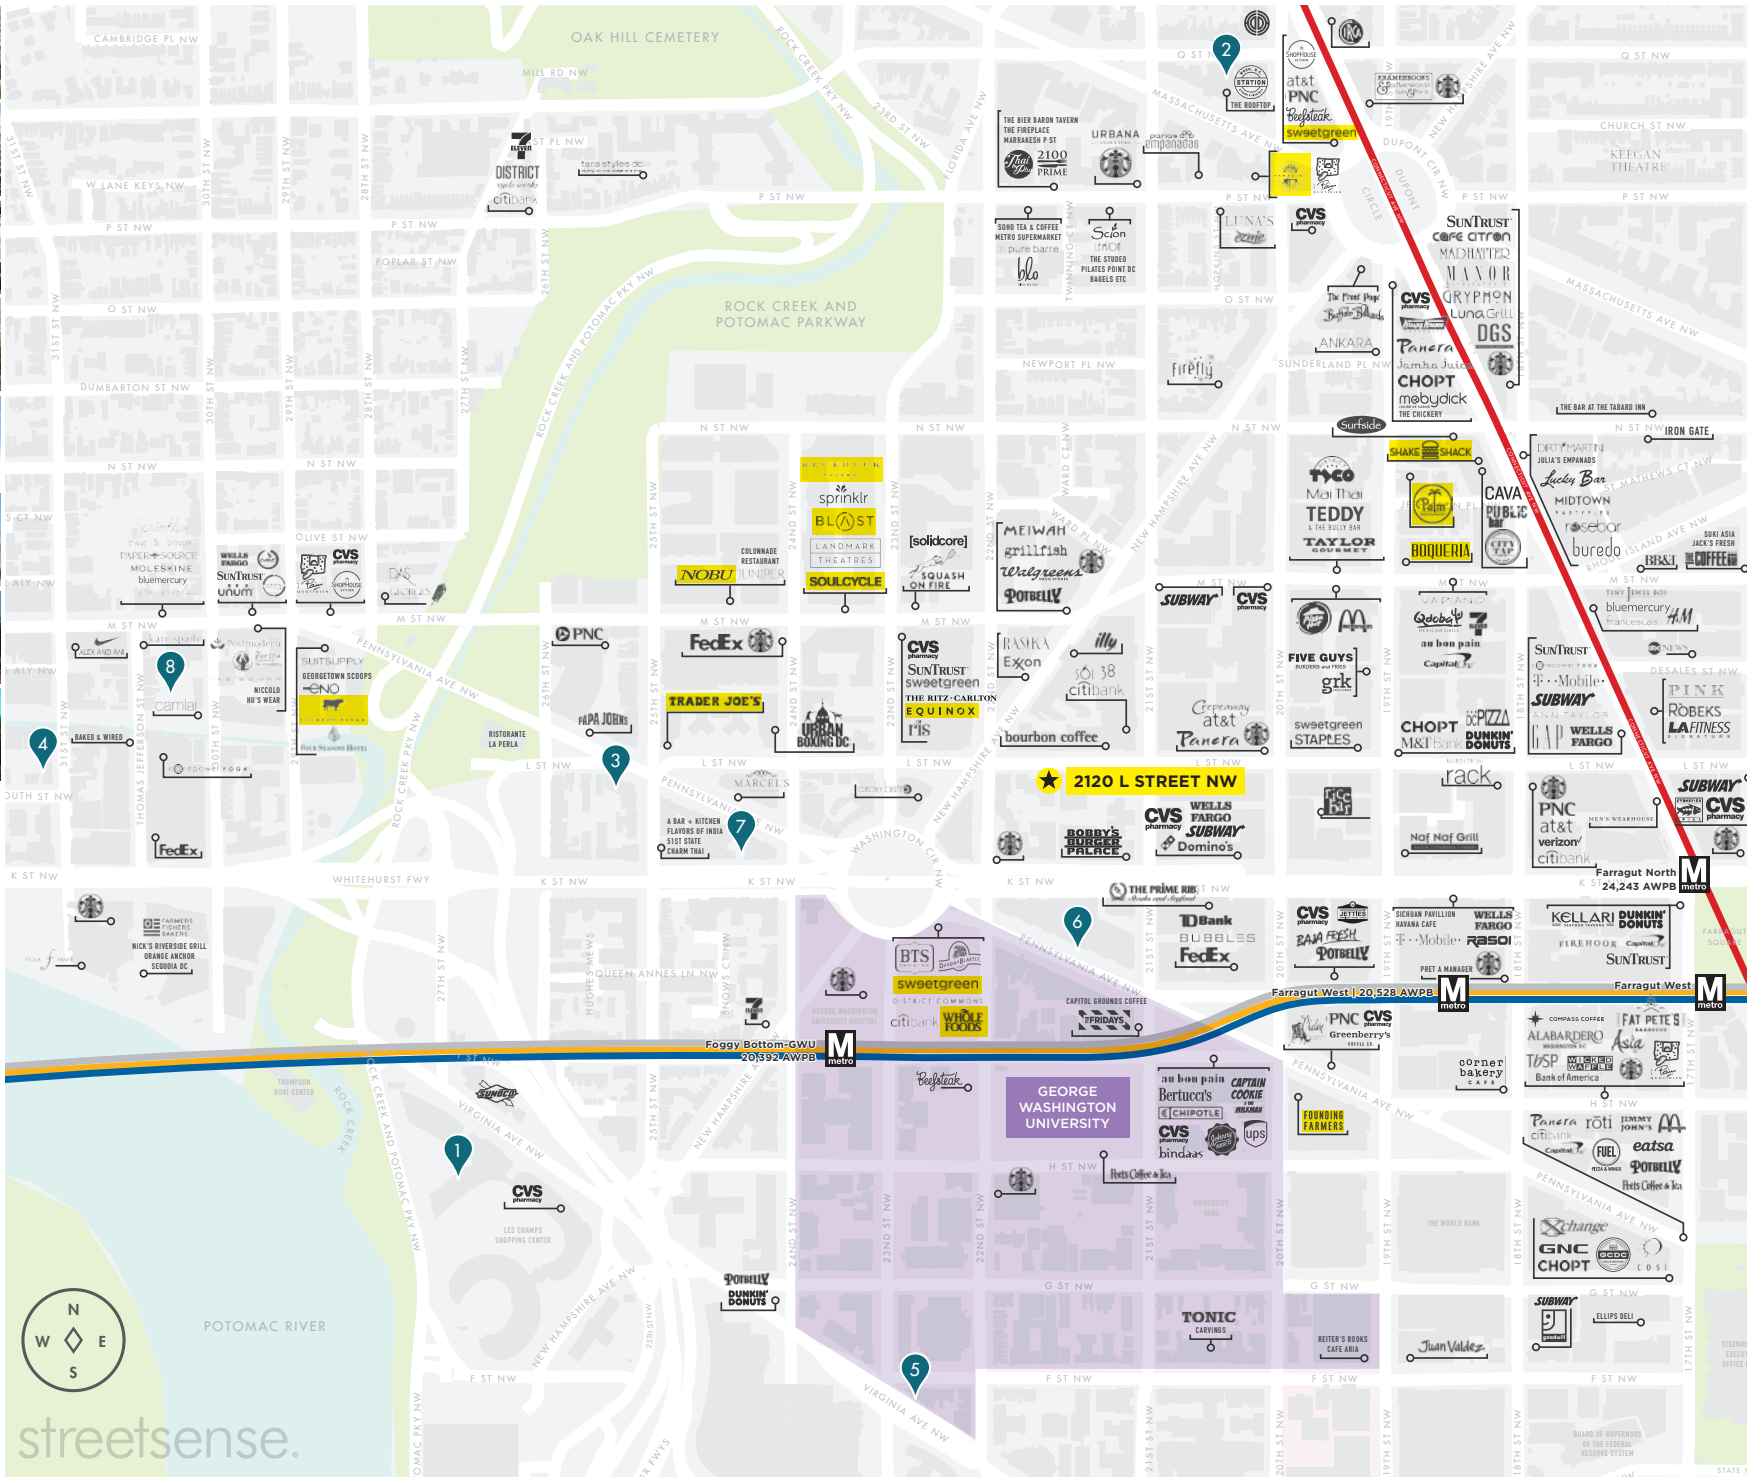

Average Household Income

 .5 mi \$120,100
 1 mi \$135,875

now available: prime retail site at the intersection of foggy bottom, west end & downtown dc

contacts

jared meier
 240.479.7195
 jmeier@streetsense.com

andrew poncher
 202.730.9890
 aponcher@streetsense.com

corridor map

- 1 **The Watergate Hotel**
2650 Virginia Ave NW
- 2 **The Embassy Row Hotel**
2015 Massachusetts Ave NW
- 3 **Avenue Suites Georgetown**
2500 Pennsylvania Ave
- 4 **Rosewood**
1050 31st St NW
- 5 **Hotel Hive**
2224 F St NW
Micro-Hotel
Jim Abdo
83 Rooms
- 6 **2112 Pennsylvania Ave**
Office Use
240,000sf
11-Story
- 7 **Melrose Georgetown Hotel**
2430 Pennsylvania Ave NW
- 8 **The Graham Georgetown**
1075 Thomas Jefferson St NW